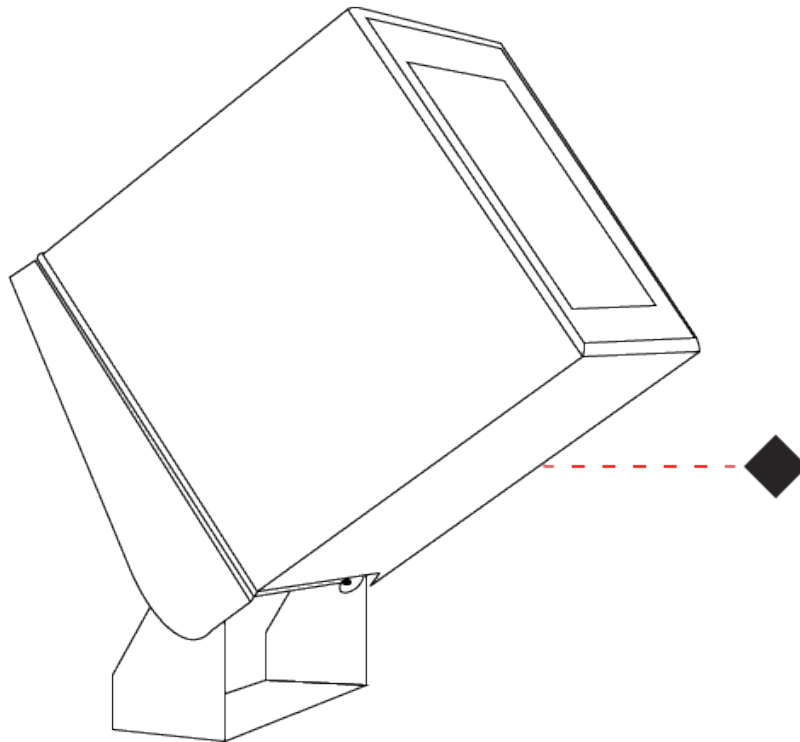

ONE 2.0 SURFACE

E9F229-

PROJECT _____

TYPE _____

SPECIFIER _____

QUANTITY _____

DATE _____

E