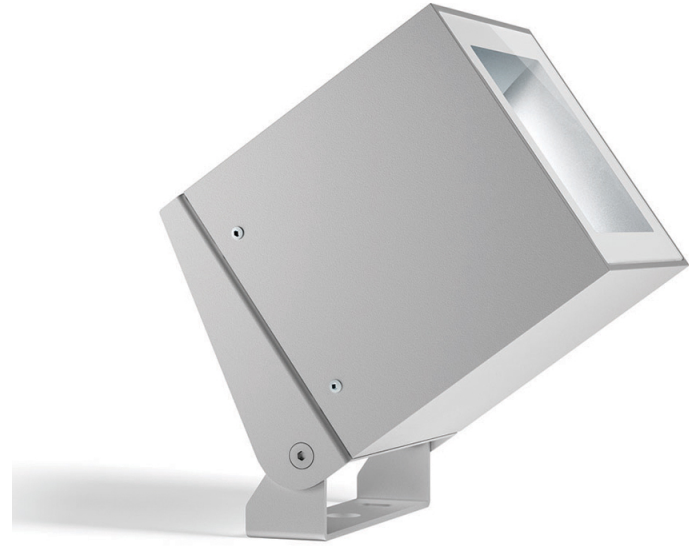

GENERAL

Series: One 2.0
Brand: Platek
Division: Exterior
Mounting Type: Surface
Mounting Location: Above Ground
Subcategory: Flood

PHYSICAL

Shape: Cube
Length (mm): 150
Length (in): 5 7/8
Width (mm): 150
Width (in): 5 7/8
Height (mm): 170
Height (in): 6 5/8
Light Distribution: Adjustable / Direct
Weight (kg): 3
Weight (lbs): 6.61
Diffuser: Clear tempered glass / Diffused Sandblasted Glass
Fixture Finish: BLK / WHI / GRY / COR / ANT / BRZ
Fixture Material: Aluminum Die Cast

ELECTRICAL

Lamp Type: LED
Input Wattage (W): 27 (1 LED) / 21 (9 LED)
Total Output Wattage (W): 17 (1 LED) / 18.5 (9 LED)
Dimming: Non-Dimming / Phase Dimming (120vac Only)
Driver Included: Yes
Driver Location: Integrated
Driver Type: Constant Current - Universal
Driver Class: Class 2
Input Voltage (V): 120 - 277
Constant Current (MA): 700
Upon Request: (Not included - see components [IP65 or higher enclosure to be supplied by others]) Remote: 0-10Vdc dimming

LED

Number of LEDs: 1 / 9
Color Temperature (°K): 3000 / 4000
Max. Delivered Lumen (lm): 2000 / 2080
Nominal Lumen (lm): 2250 / 2340
CRI: >80 CRI
Lamp Life (hrs): 60000

OPTICAL

Optic°: 9 / 28 / 45 / Elliptical / Diffused

RATINGS AND CERTIFICATIONS

Certified By: Certified for North American Standards
IP rating: IP65
IK Rating: IK07
Bug Rating: B1 U1 G0
Upon Request: Higher Maximum Ambient Temperature