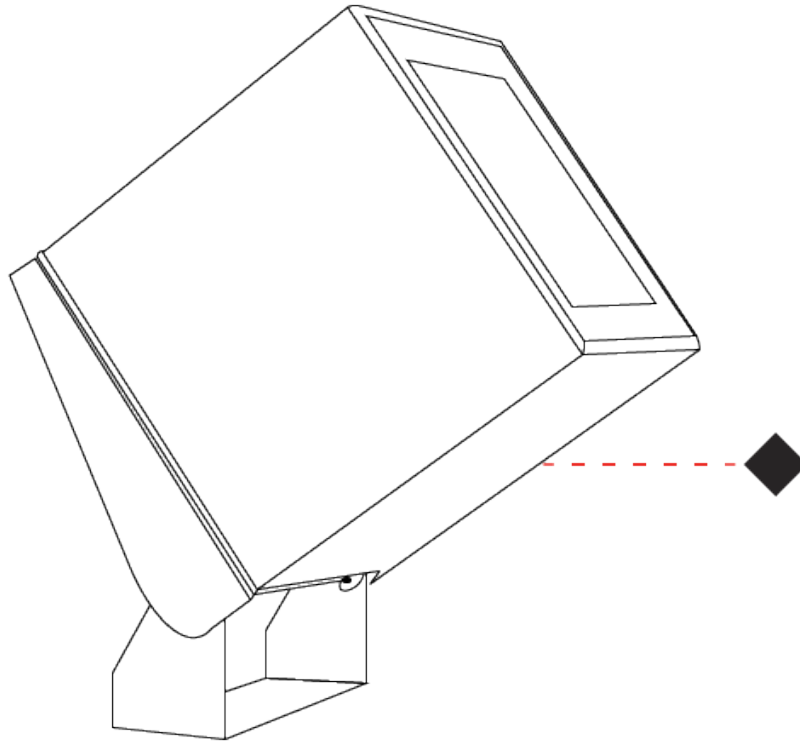

ONE 2.0 SURFACE

E9F019-

PROJECT _____

TYPE _____

SPECIFIER _____

QUANTITY _____

DATE _____

E